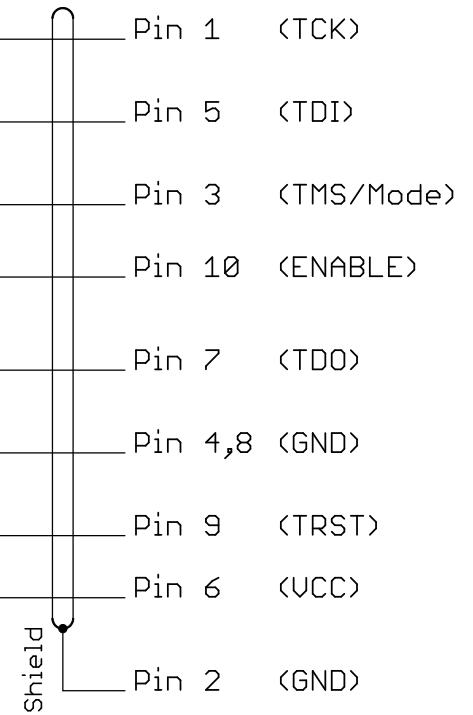

Parallel Port  
(PC)

DSUB 25/ male

ISP Port  
(Prototype Board)

DIN 41651  
(10 Tab /female)

HK Meßsysteme GmbH	
TITLE: ISP_Cable	
Document Number:	REV:
Date: 14.10.2008 14:16:01	Sheet: 1/1