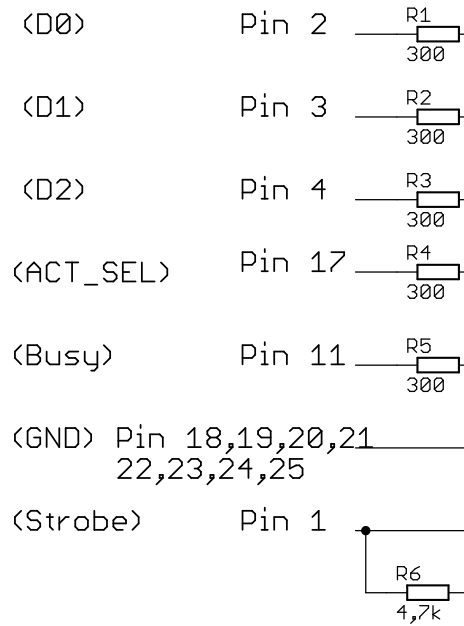

Parallel Port  
(PC)

DSUB 25/ male

ISP Port  
(Prototype Board)

DIN 41651  
(10 Tab /female)

HK Meßsysteme GmbH	
TITLE: ISP_Cable	
Document Number:	REV:
Date: 14.10.2008 14:16:01	Sheet: 1/1